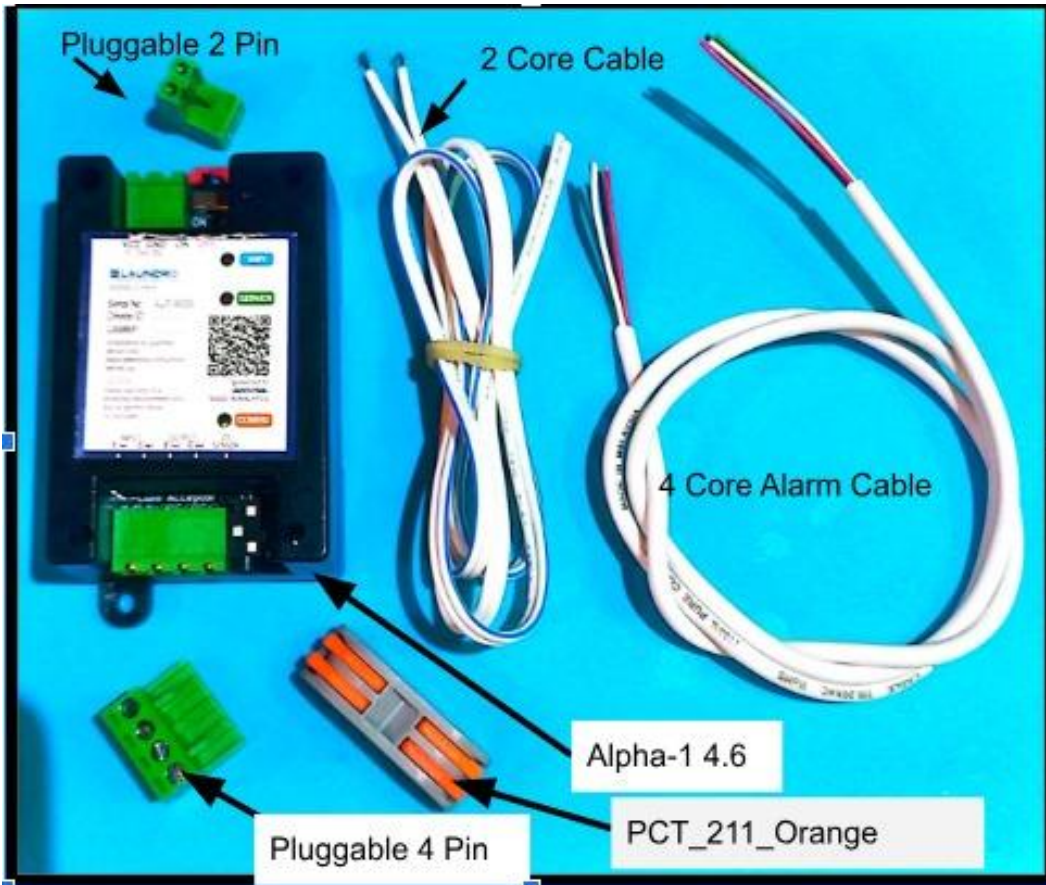

# Device & Equipment

Broadband Wifi :

Revision #6

Created 30 July 2025 06:51:30 by Sulaiza

Updated 31 October 2025 07:39:04 by Sulaiza